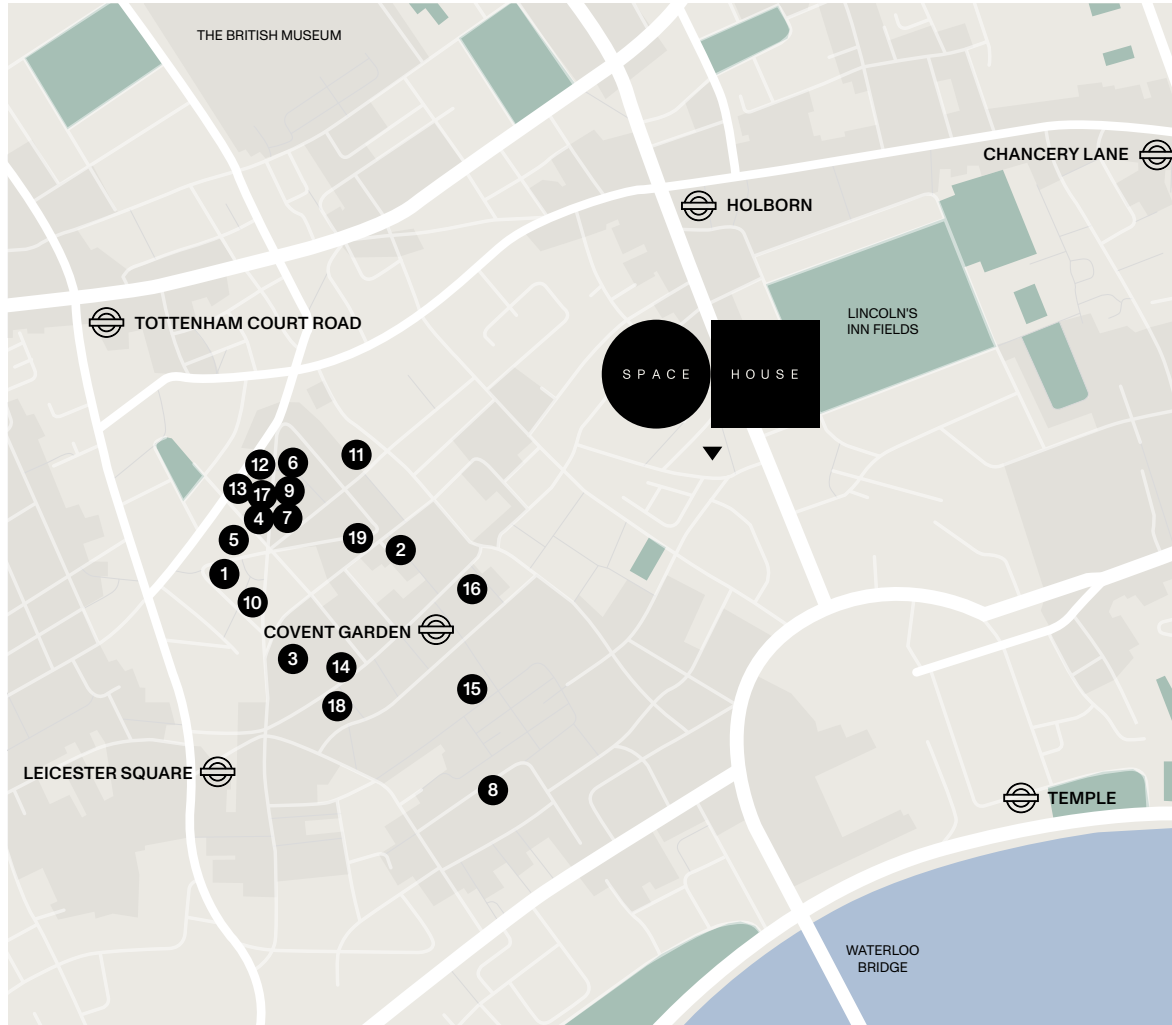

# HOTELS GYMS WELLNESS SPAS

1REBEL  
UNIT 4. THE POST BLDG, MUSEUM ST, WC1A 1JS

THE SAVOY HOTEL  
STRAND, WC2R 0EZ

# RETAIL

From boutique shops to top brands, London's top shopping is just around the corner.

- 1 ACE & TATE  
10 EARLHAM ST, WC2H 9LN
- 2 DR MARTENS  
17-19 NEAL ST, WC2H 9PU
- 3 NEALS YARD  
ST MARTIN'S COURTYARD, WC2H 9EF
- 4 AESOP  
16 MONMOUTH ST, WC2H 9HB
- 5 CARHARTT  
15-17 EARLHAM ST, WC2H 9LL
- 6 COCO DE MER  
23 MONMOUTH ST, WC2H 9DD
- 7 CUBITTS  
41 MONMOUTH ST, WC2H 9DD
- 8 FRED PERRY  
9 HENRIETTA ST, WC2E 8PW
- 9 KIEHL'S  
29 MONMOUTH ST, WC2H 9DD
- 10 LE LABO  
48 MONMOUTH ST, WC2H 9EP
- 12 MAGMA  
29 SHORT'S GARDENS, WC2H 9AP
- 12 MALIN + GOETZ  
6 MONMOUTH ST, WC2H 9HB
- 13 MURDOCK  
18 MONMOUTH ST, WC2H 9HB
- 14 COS  
130-131 LONG ACRE, WC2E 9AA
- 15 APPLE STORE  
NO. 1, 7 THE PIAZZA, WC2E 8HB
- 16 ZARA  
52-56 LONG ACRE, WC2E 9JR
- 17 SEVEN DIALS  
45 SEVEN DIALS, WC2H 9HD
- 18 FREE PEOPLE  
28 FLORAL ST, WC2E 9DP
- 19 URBAN OUTFITTERS  
42-56 SEVEN DIALS, EARLHAM ST, WC2H 9LJ