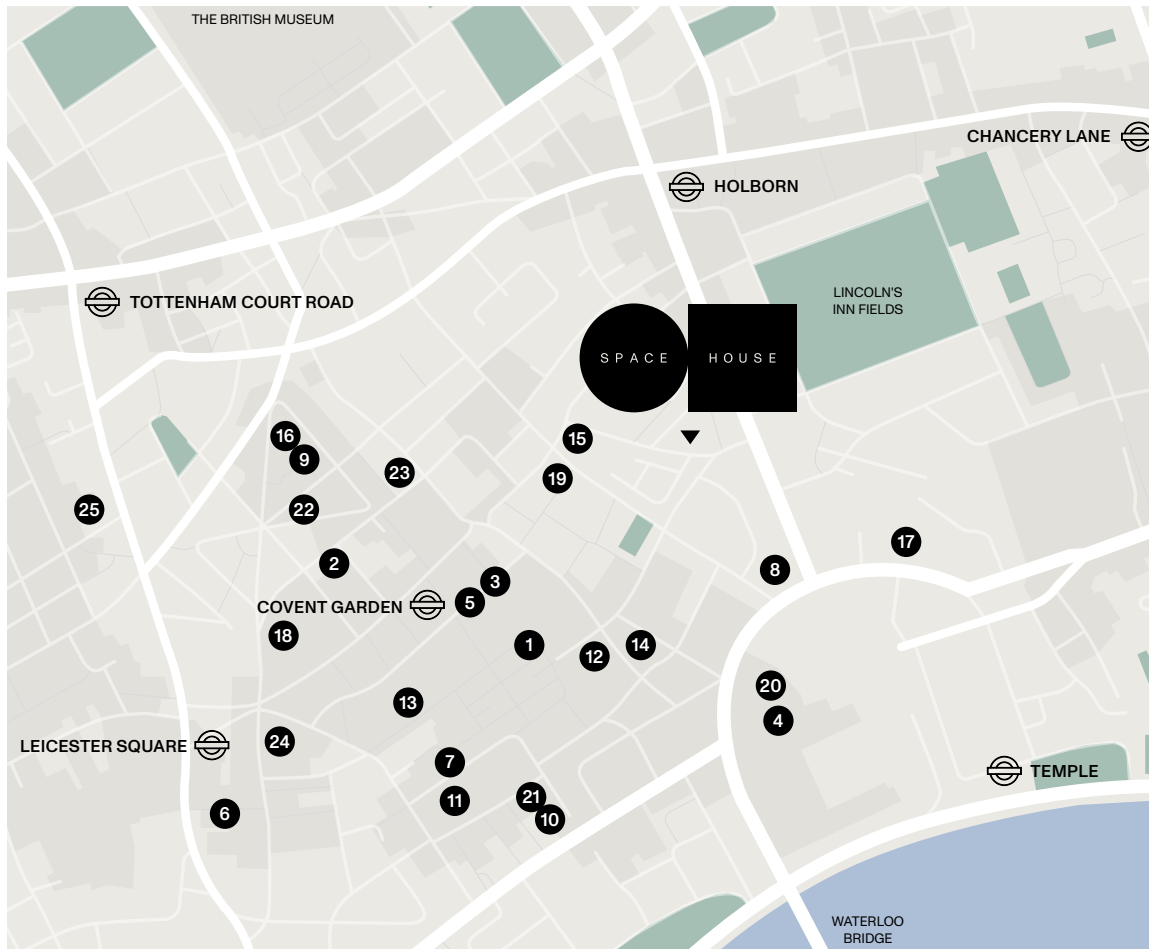

RESTAURANTS & BARS

With a dynamic food and drink scene on our doorstep, there's always something to see, taste and do, whether after work or over lunch, by yourself or with colleagues and clients.

1. **1** SUSHISAMBA
   35 THE MARKET, WC2E 8RF
2. **2** HAWKSMOOR SEVEN DIALS
   11 LANGLEY ST, WC2H 9JG
3. **3** LA GOCCIA
   1 FLORAL ST, WC2E 9FB
4. **4** STK STEAKHOUSE
   336-337 STRAND, WC2R 1HA
5. **5** THE PETERSHAM
   2 FLORAL ST, WC2E 9FB
6. **6** J SHEEKY
   28-32 ST MARTIN'S COURT, WC2N 4AL
7. **7** CORA PEARL
   30 HENRIETTA STREET, WC2E 8NA
8. **8** THE DELAUNAY
   55 ALDWYCH, WC2B 4BB
9. **9** THE BARBARY
   16 NEAL'S YARD, WC2H 9DP
10. **10** FROG BY ADAM HANDLING
    34-35 SOUTHAMPTON ST, WC2E 7HG
11. **11** FRENCHIE
    16 HENRIETTA ST, WC2E 8QH
12. **12** BALTHAZAR
    4-6 RUSSELL ST, WC2B 5HZ
13. **13** CLOS MAGGIORE
    33 KING ST, WC2E 8JD
14. **14** CAFÉ MURANO
    36 TAVISTOCK ST, WC2E 7PB
15. **15** MARGOT
    45 GREAT QUEEN ST, WC2B 5AA
16. **16** MOS PLAISIR
    19-21 MONMOUTH ST, WC2H 9DD
17. **17** ROKA
    71 ALDWYCH, WC2B 4HN
18. **18** DISHOOM
    12 UPPER ST MARTIN'S LANE, WC2H 9FB
19. **19** BARRAFINA
    43 DRURY LANE, WC2B 5AJ
20. **20** RADIO ROOFTOP
    336-337 STRAND, WC2R 1HA
21. **21** EVE BAR
    34 SOUTHAMPTON ST, WC2E 7HF
22. **22** THE ESCAPOLOGIST
    35 EARLHAM STREET, WC2H 9LD
23. **23** THE 10 CASES
    16 ENDELL STREET, WC2H 9BD
24. **24** THE ALCHEMIST
    63-66 ST MARTIN'S LANE, WC2N 4JS
25. **25** SWIFT BAR
    12 OLD COMPTON ST, W1D 4TQ