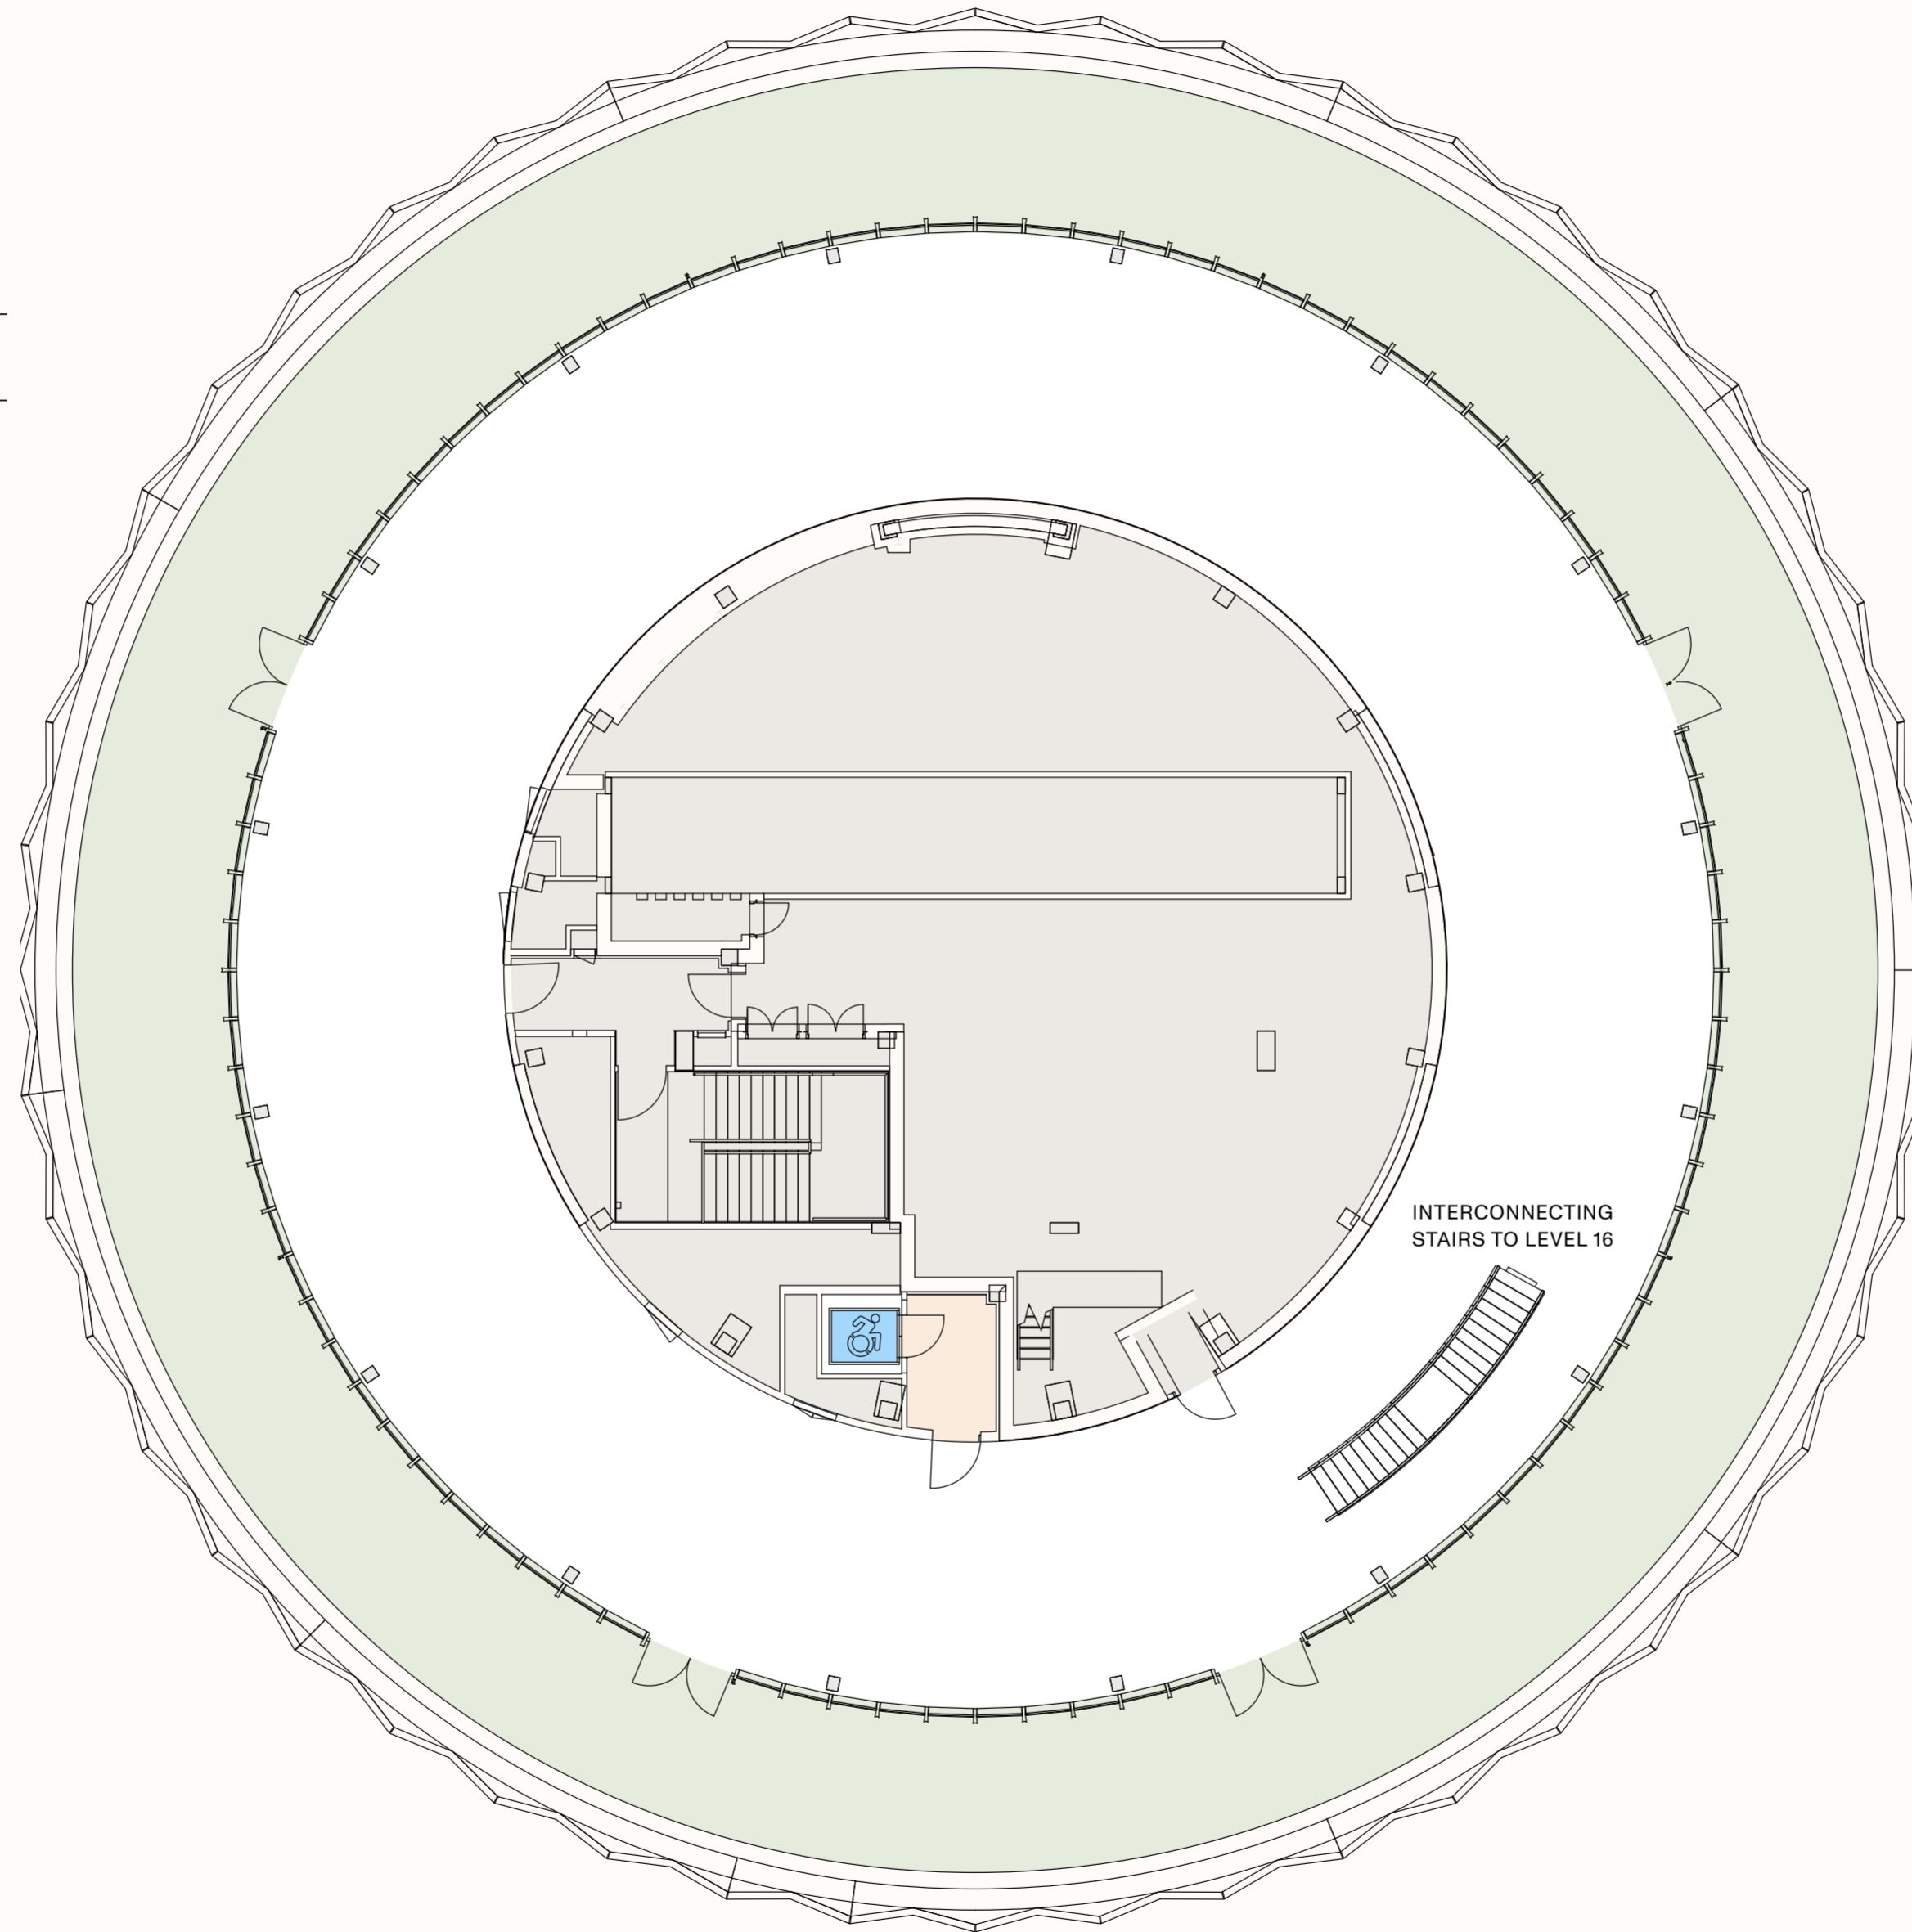

LEVEL 17

THE TOWER ●

WORKSPACE TERRACE

4,830 sq ft

3,659 sq ft

- TERRACE
- LIFT (ACCESSIBLE)
- WORKSPACE
- LIFT LOBBY
- CORE

↗ NORTH

WORK FLOOR

THE TOWER ●

WORKSPACE

10,270 sq ft

Activity based working:
shared workspace with a
variety of worksettings and
no assigned desks.

MEETING ROOMS

10 Person	2
6 Person	4
4 Person	2

SEAT SUMMARY

Open Desk Seats	78
Alternative Seats	42
Meeting Seats	52
Meeting Rooms	8
Kitchen / Hub Seats	29

↗ NORTH