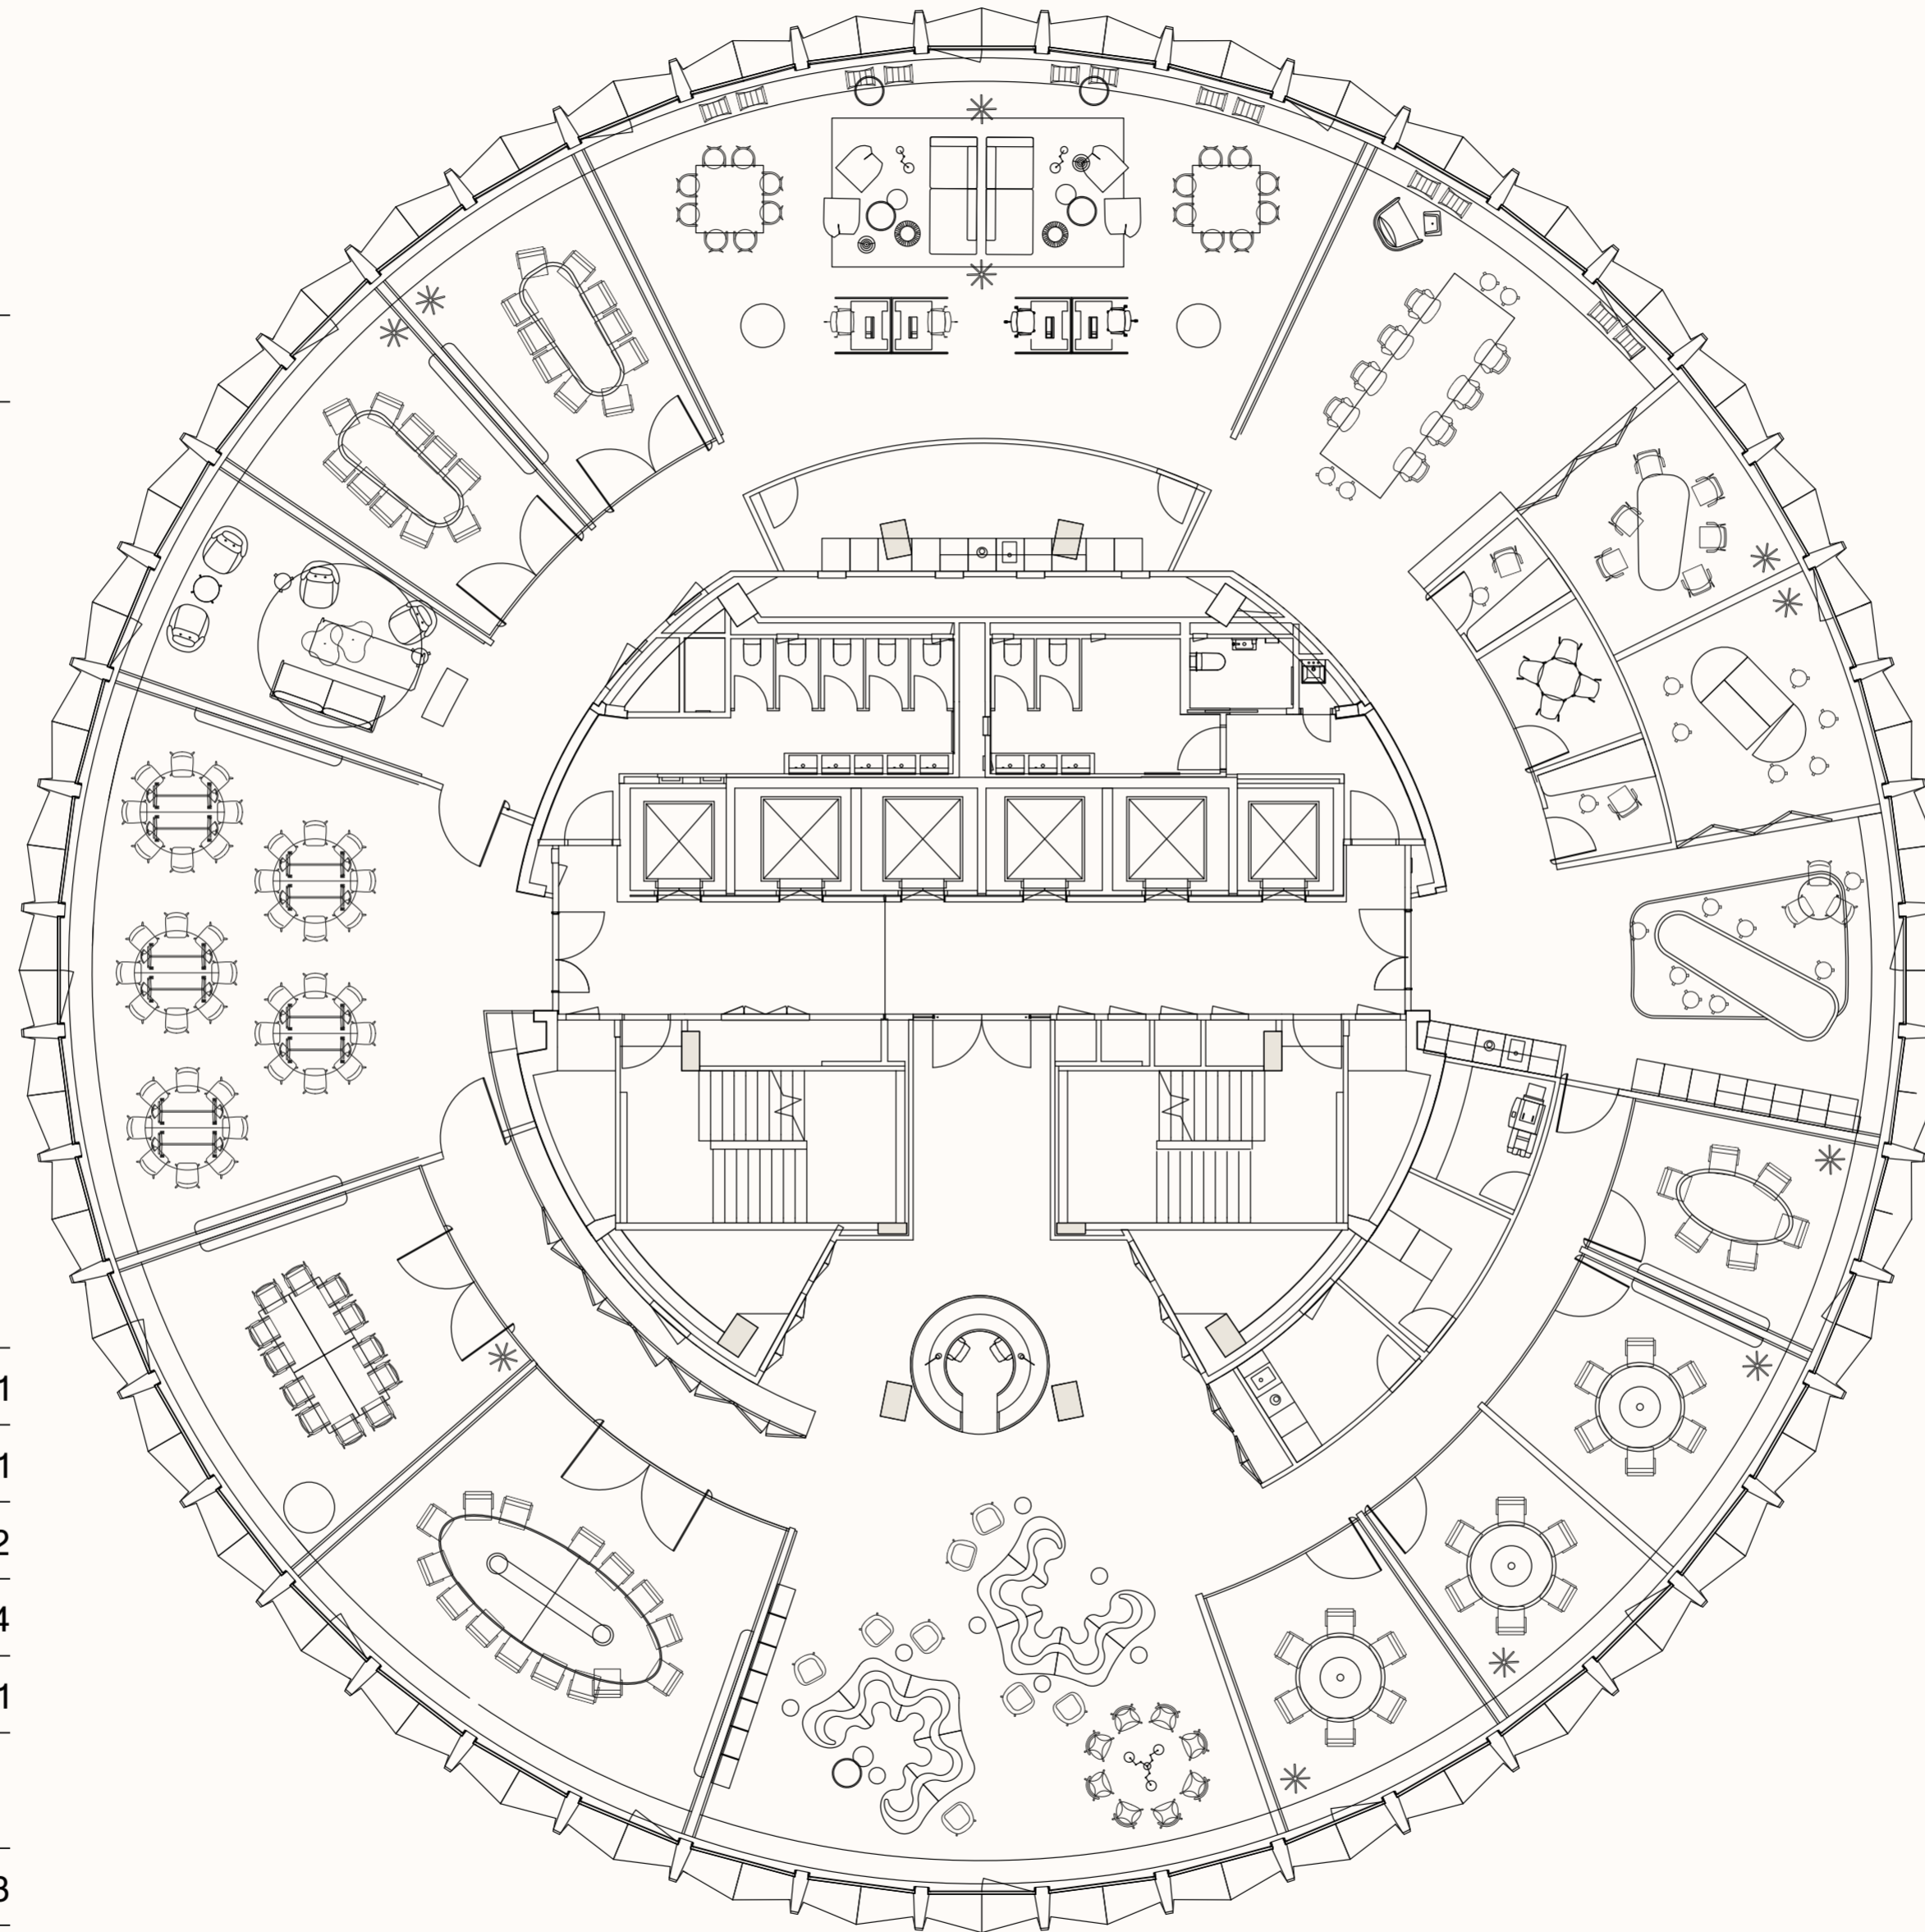

CLIENT FLOOR

THE TOWER ●

WORKSPACE

10,270 sq ft

Spaces include concierge, meeting areas, flexible spaces, business lounge, support spaces and client entertaining areas.

MEETING ROOMS

16 Person	1
12 Person	1
10 Person	2
6 Person	4
4 Person	1

SEAT SUMMARY

Meeting Seats	128
Alternative Seats	88

↗ NORTH

The floorplate has a max occupancy of 119p based on a 1:8 fire capacity density.