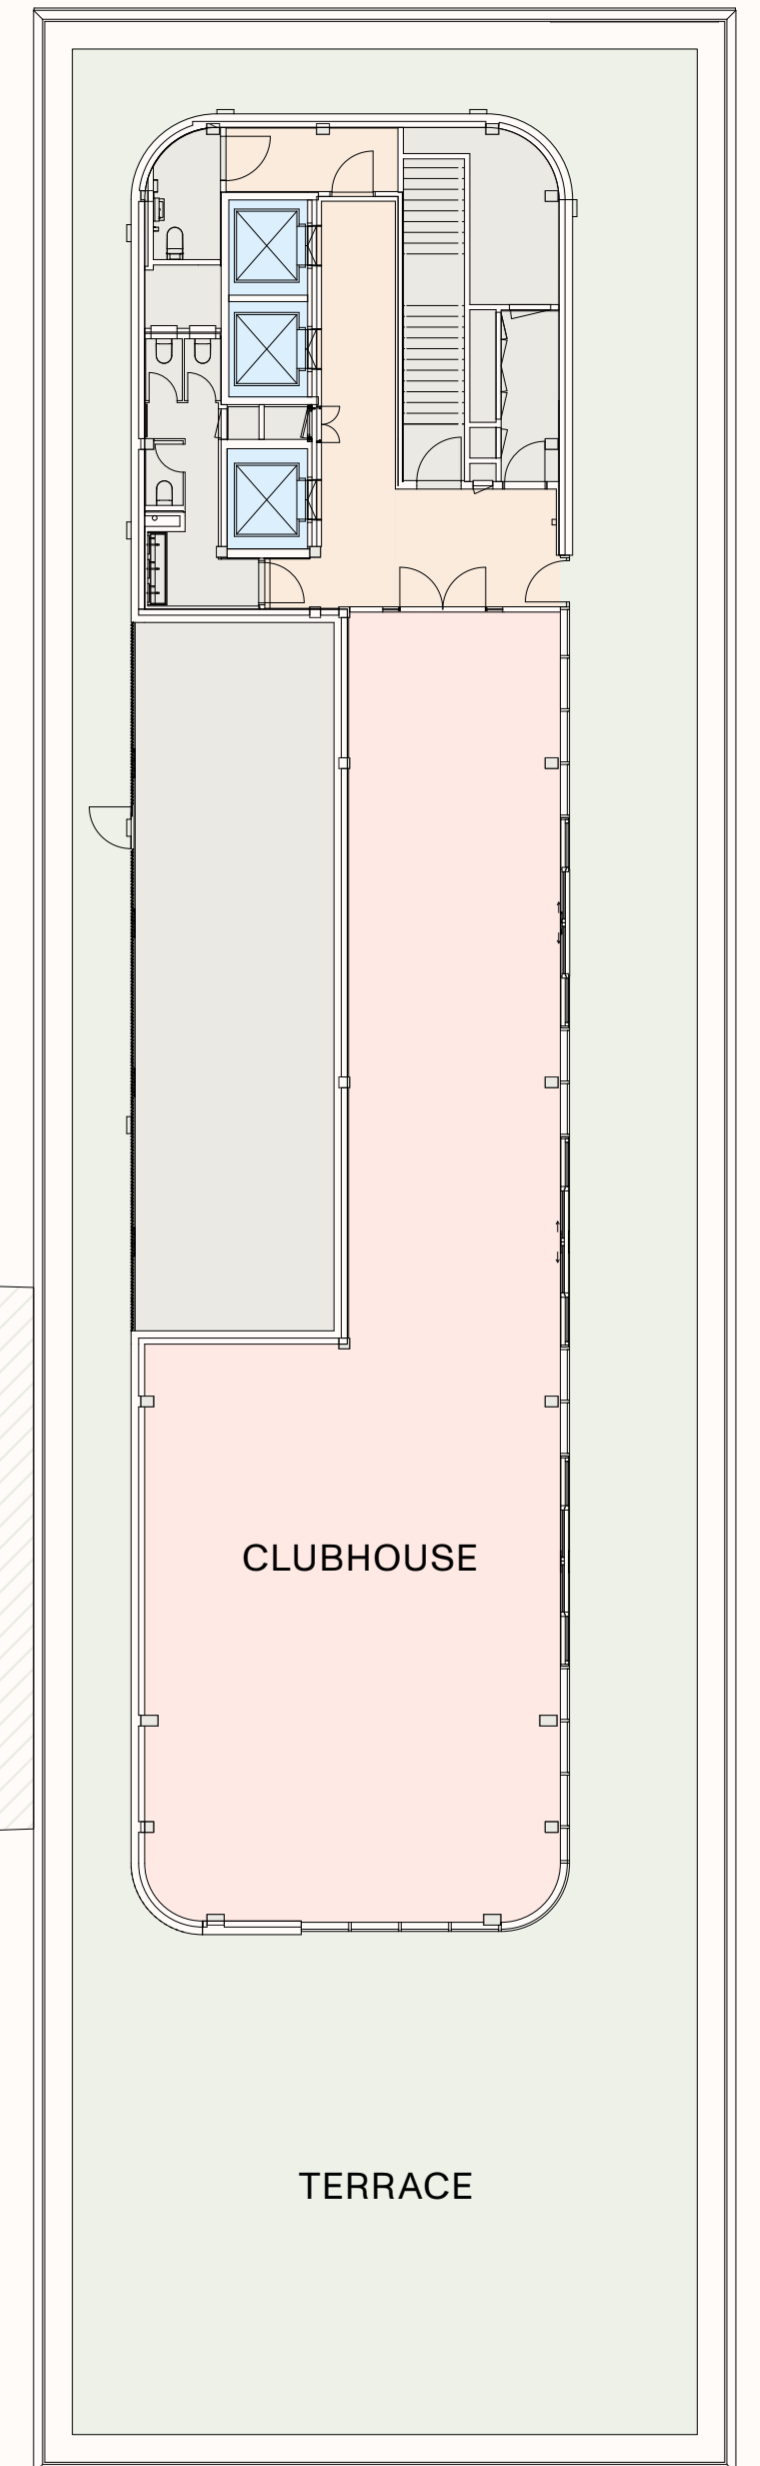

LEVEL 08

THE TOWER ●

WORKSPACE

10,300 sq ft

THE BLOCK ■

CLUBHOUSE TERRACE

2,290 sq ft   5,064 sq ft

- TERRACE
- TERRACE (AT LEVEL 03)
- CLUBHOUSE
- LIFTS
- WORKSPACE
- LIFT LOBBY
- CORE

↗ NORTH