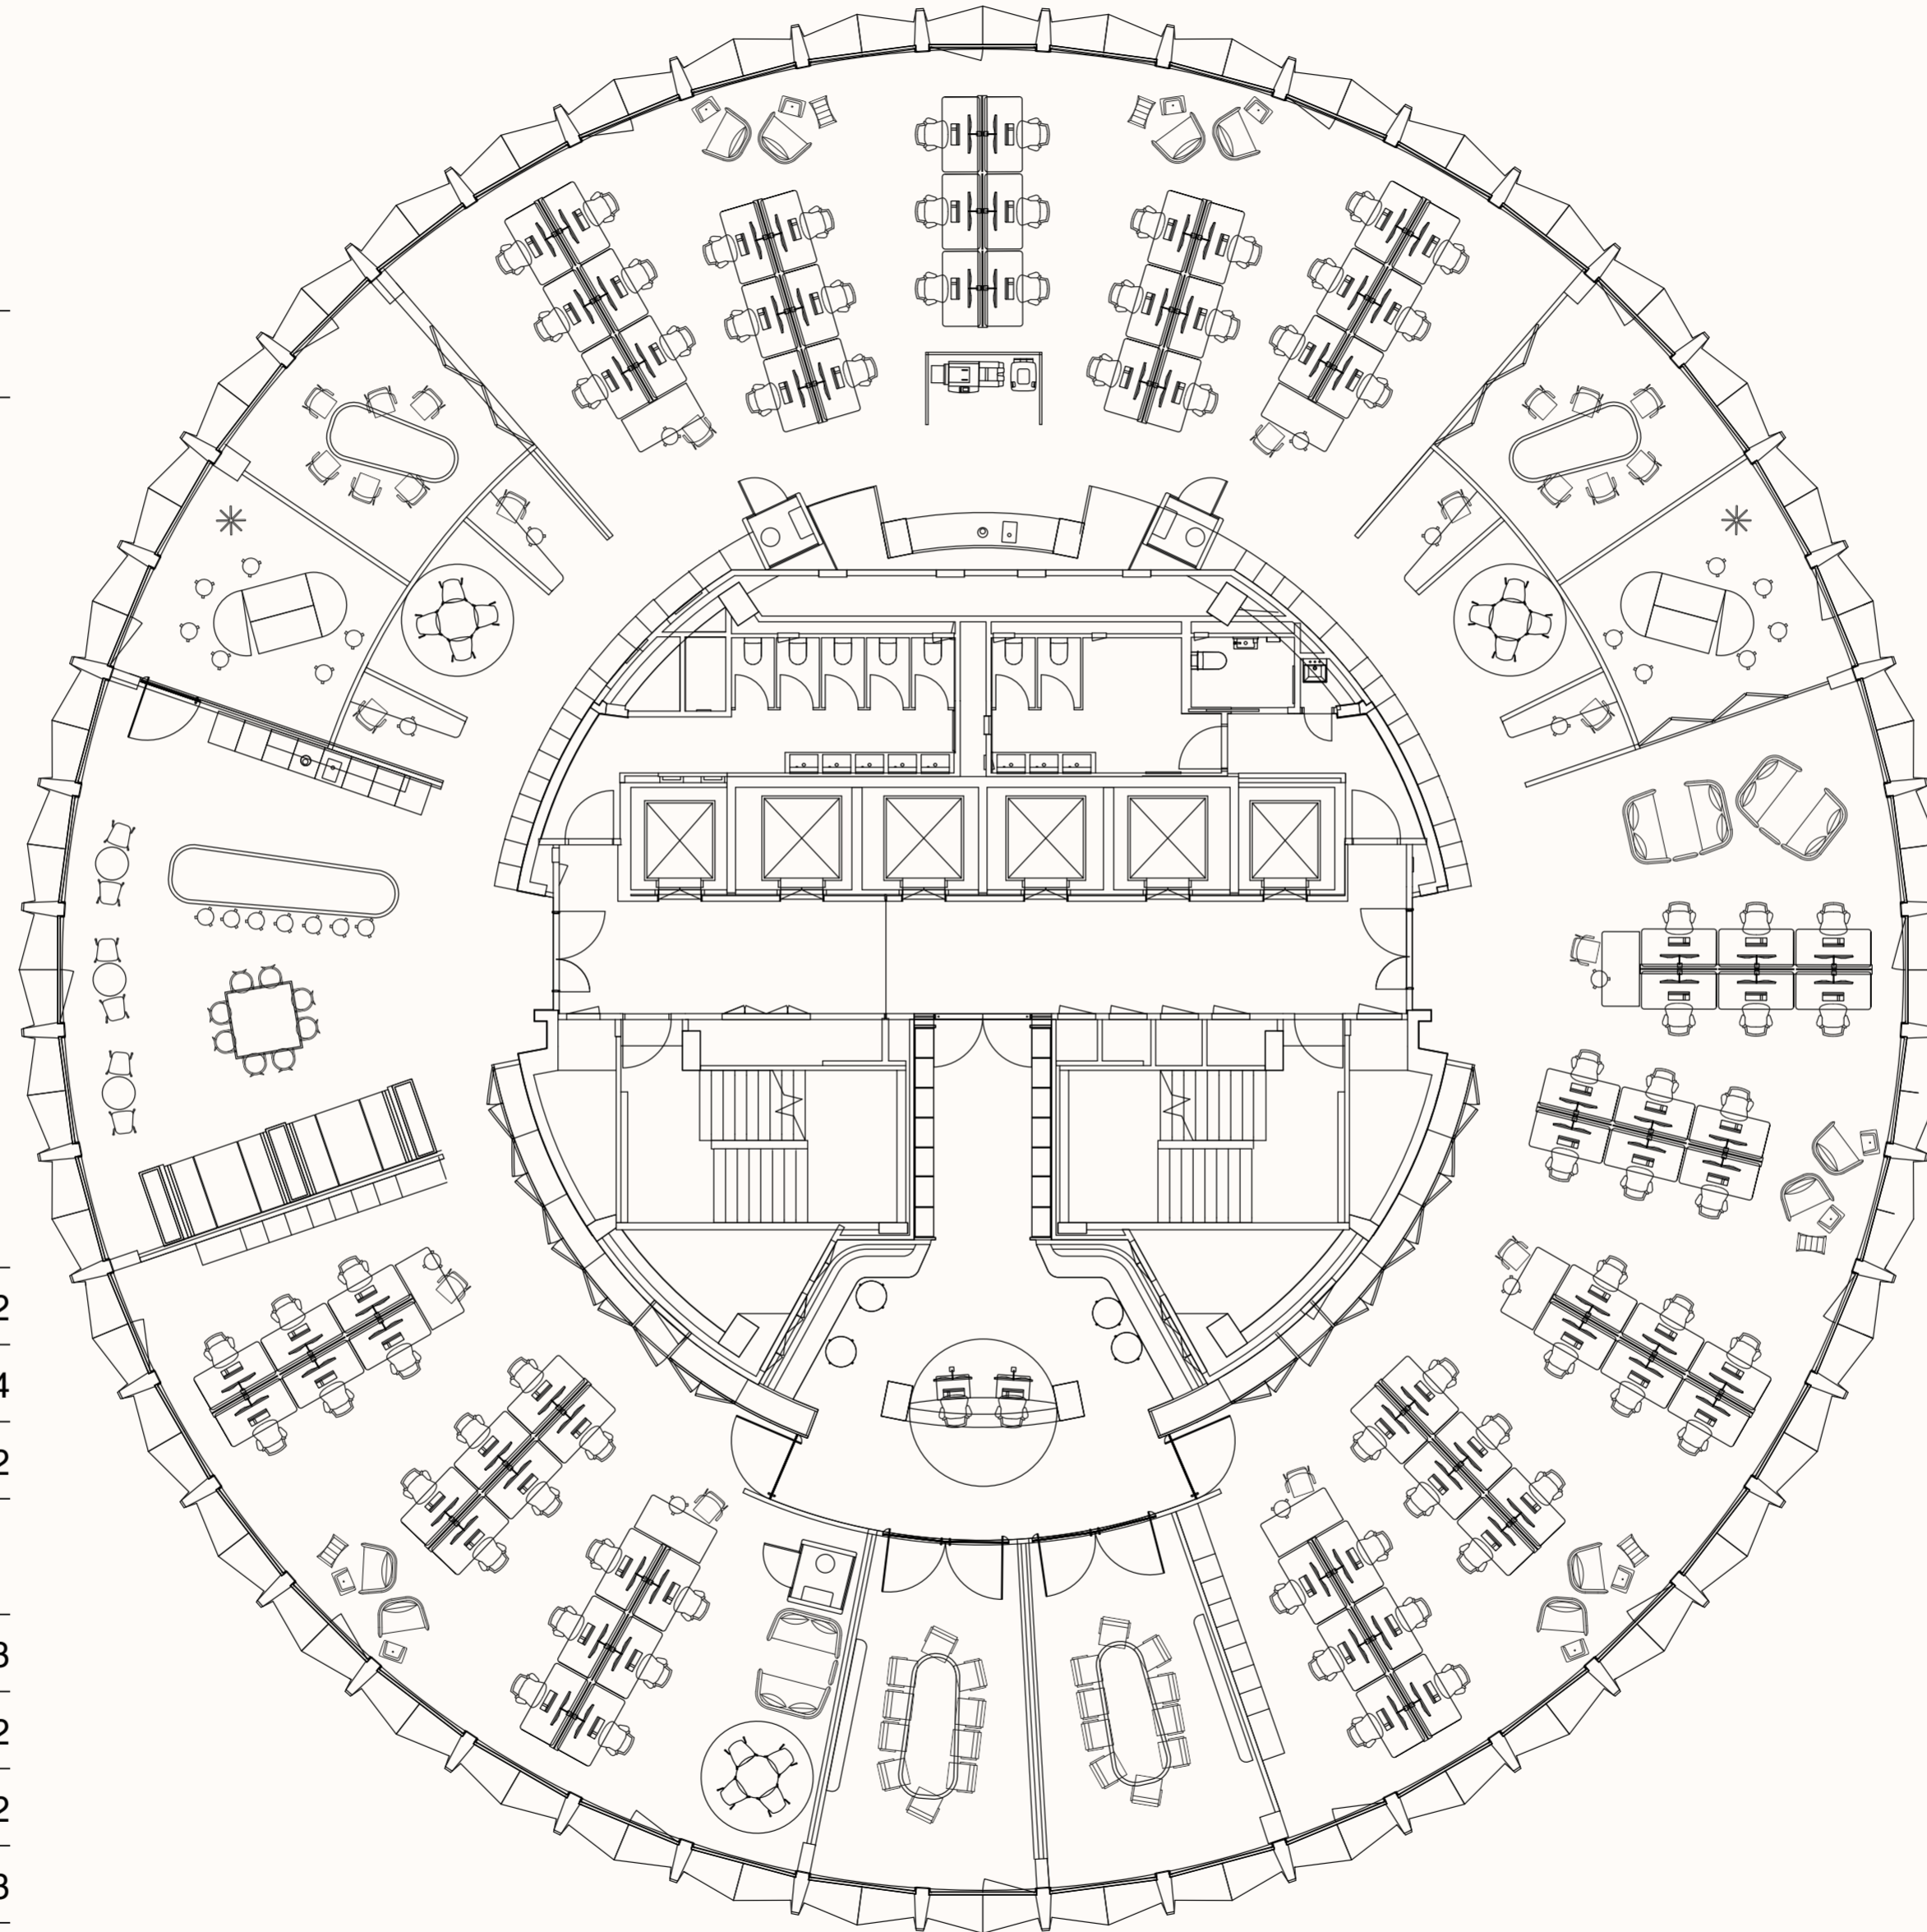

### WORKSPACE

10,270 sq ft

Activity based working:  
shared workspace with a  
variety of worksettings and  
no assigned desks.

### SEAT SUMMARY

Open Desk Seats	78
Alternative Seats	42
Meeting Seats	52
Meeting Rooms	8
Kitchen / Hub Seats	29

↗ NORTH