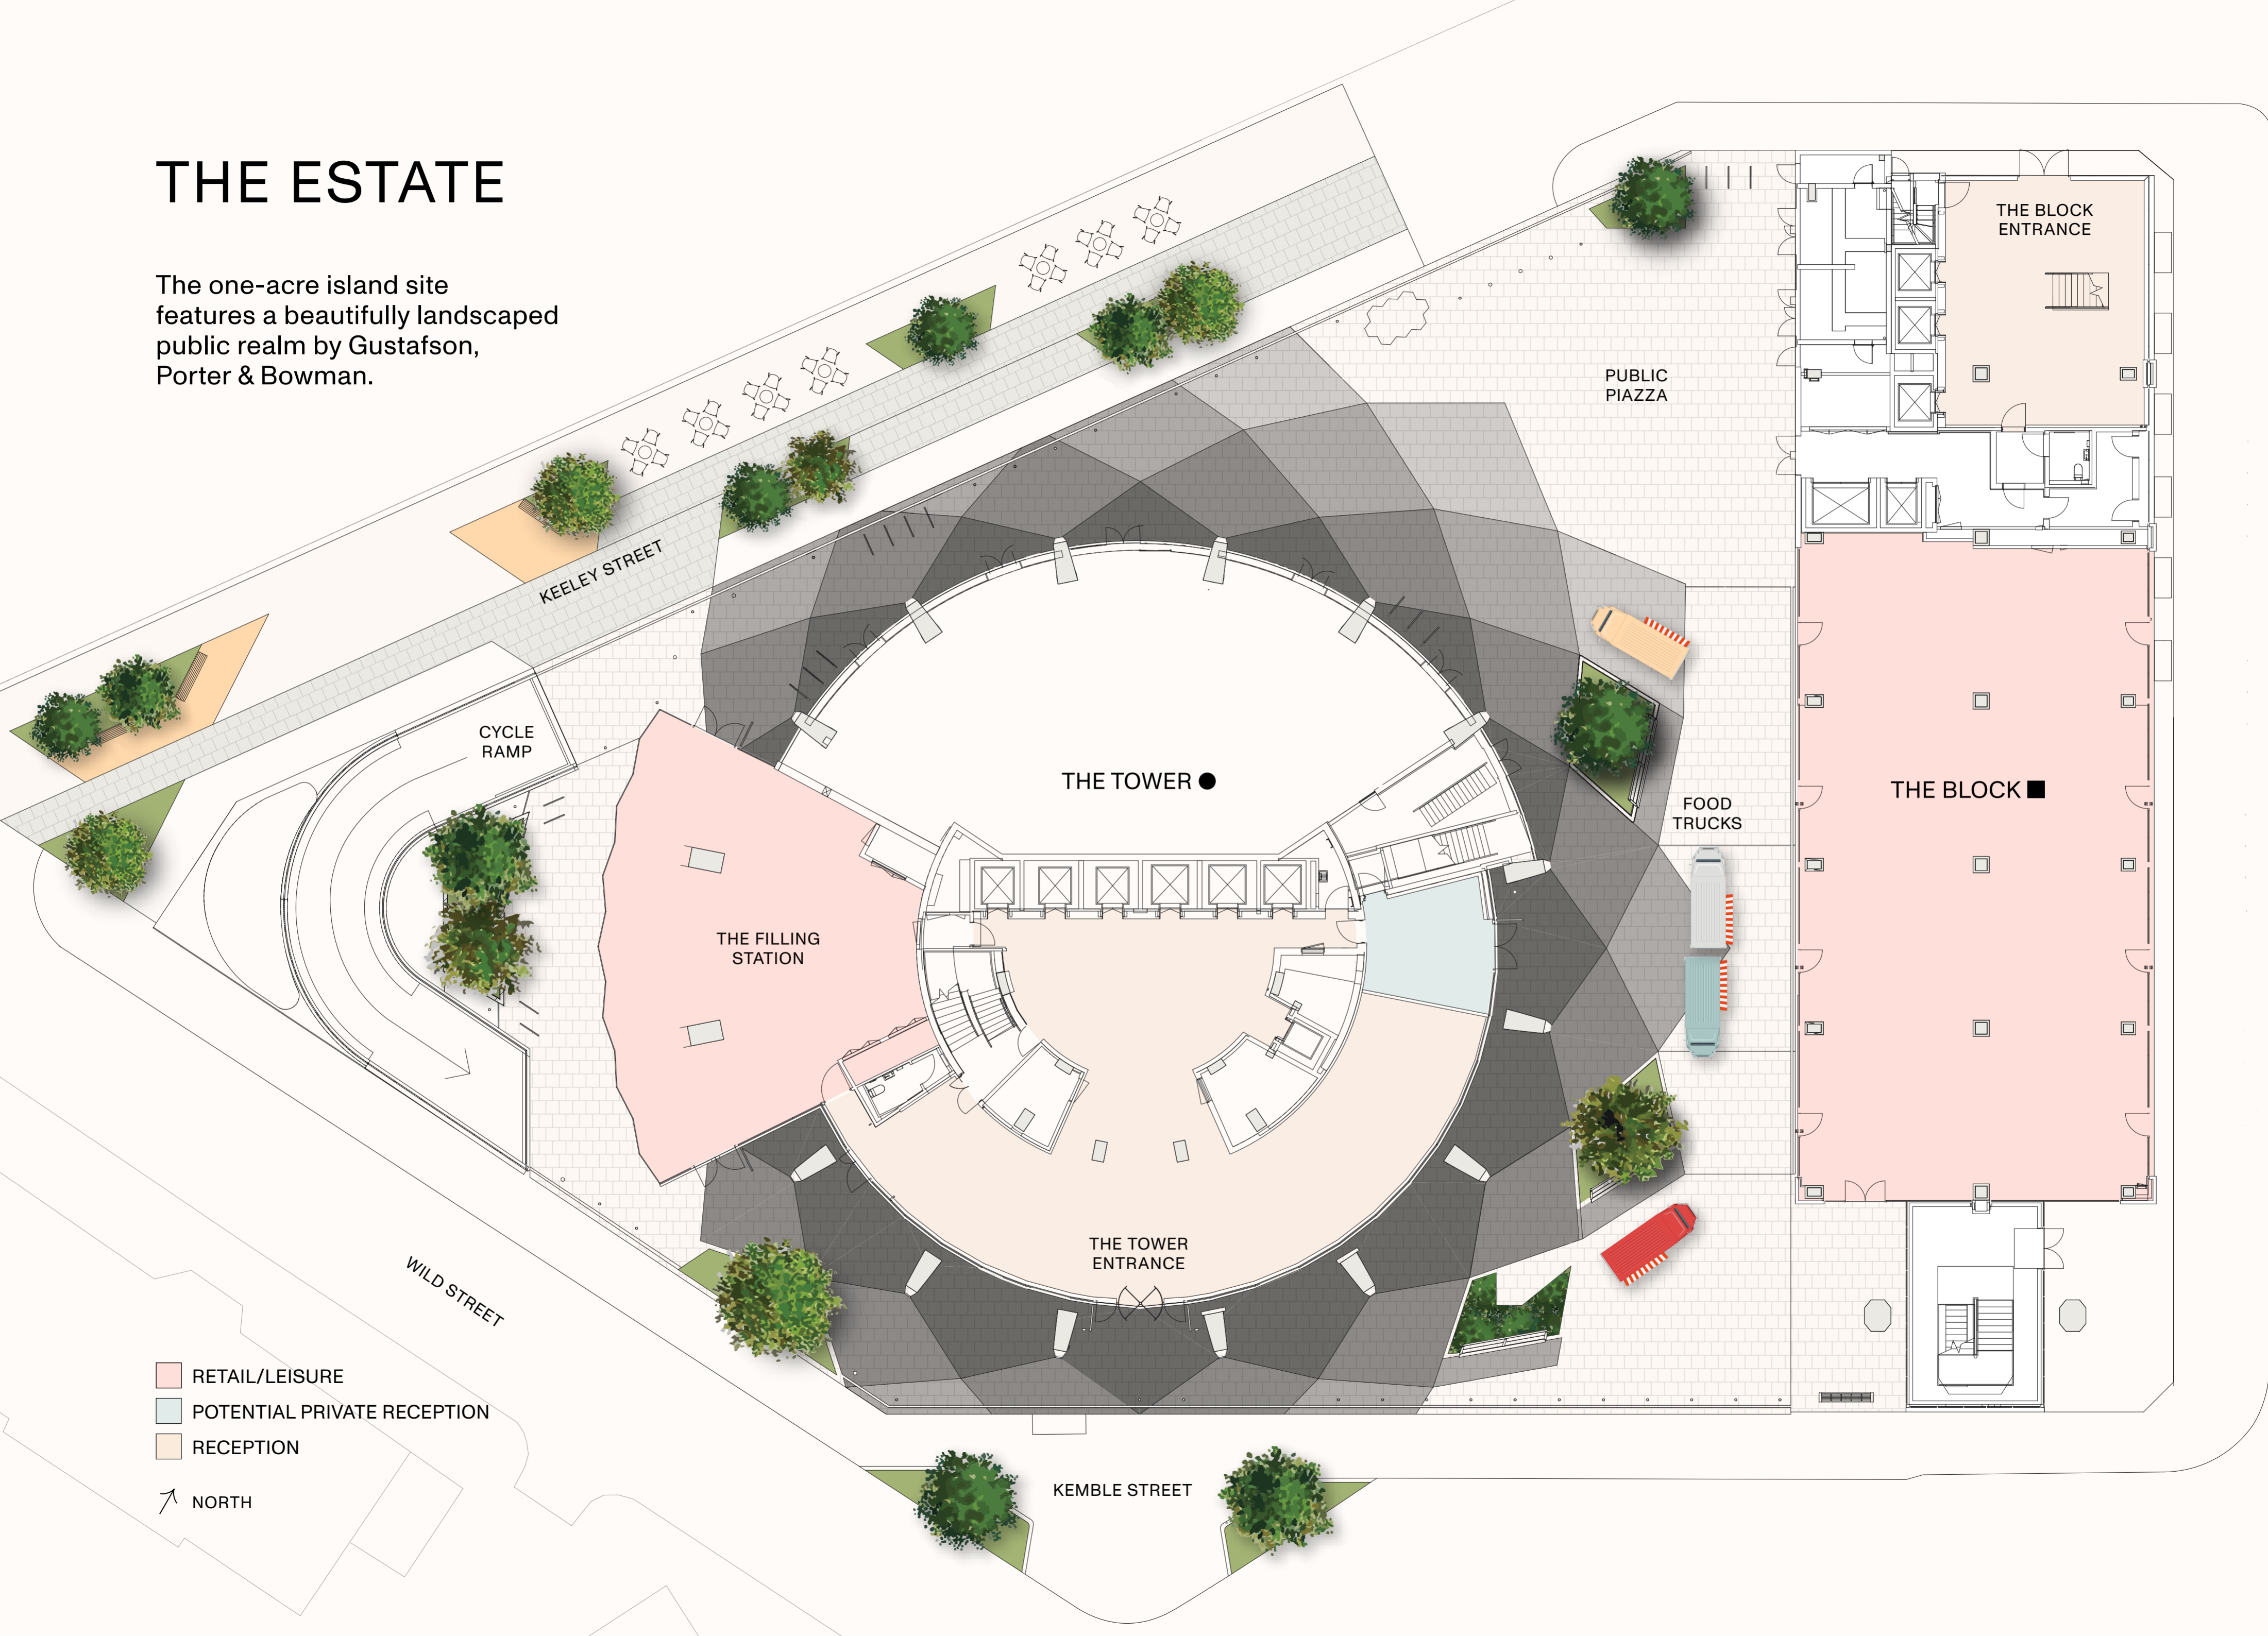

# THE ESTATE

The one-acre island site features a beautifully landscaped public realm by Gustafson, Porter & Bowman.

KEELEY STREET

CYCLE RAMP

THE FILLING STATION

THE TOWER ●

THE TOWER ENTRANCE

PUBLIC PLAZA

FOOD TRUCKS

THE BLOCK ■

THE BLOCK ENTRANCE

WILD STREET

KEMBLE STREET

- RETAIL/LEISURE
- POTENTIAL PRIVATE RECEPTION
- RECEPTION

↑ NORTH

## THE TOWER ●