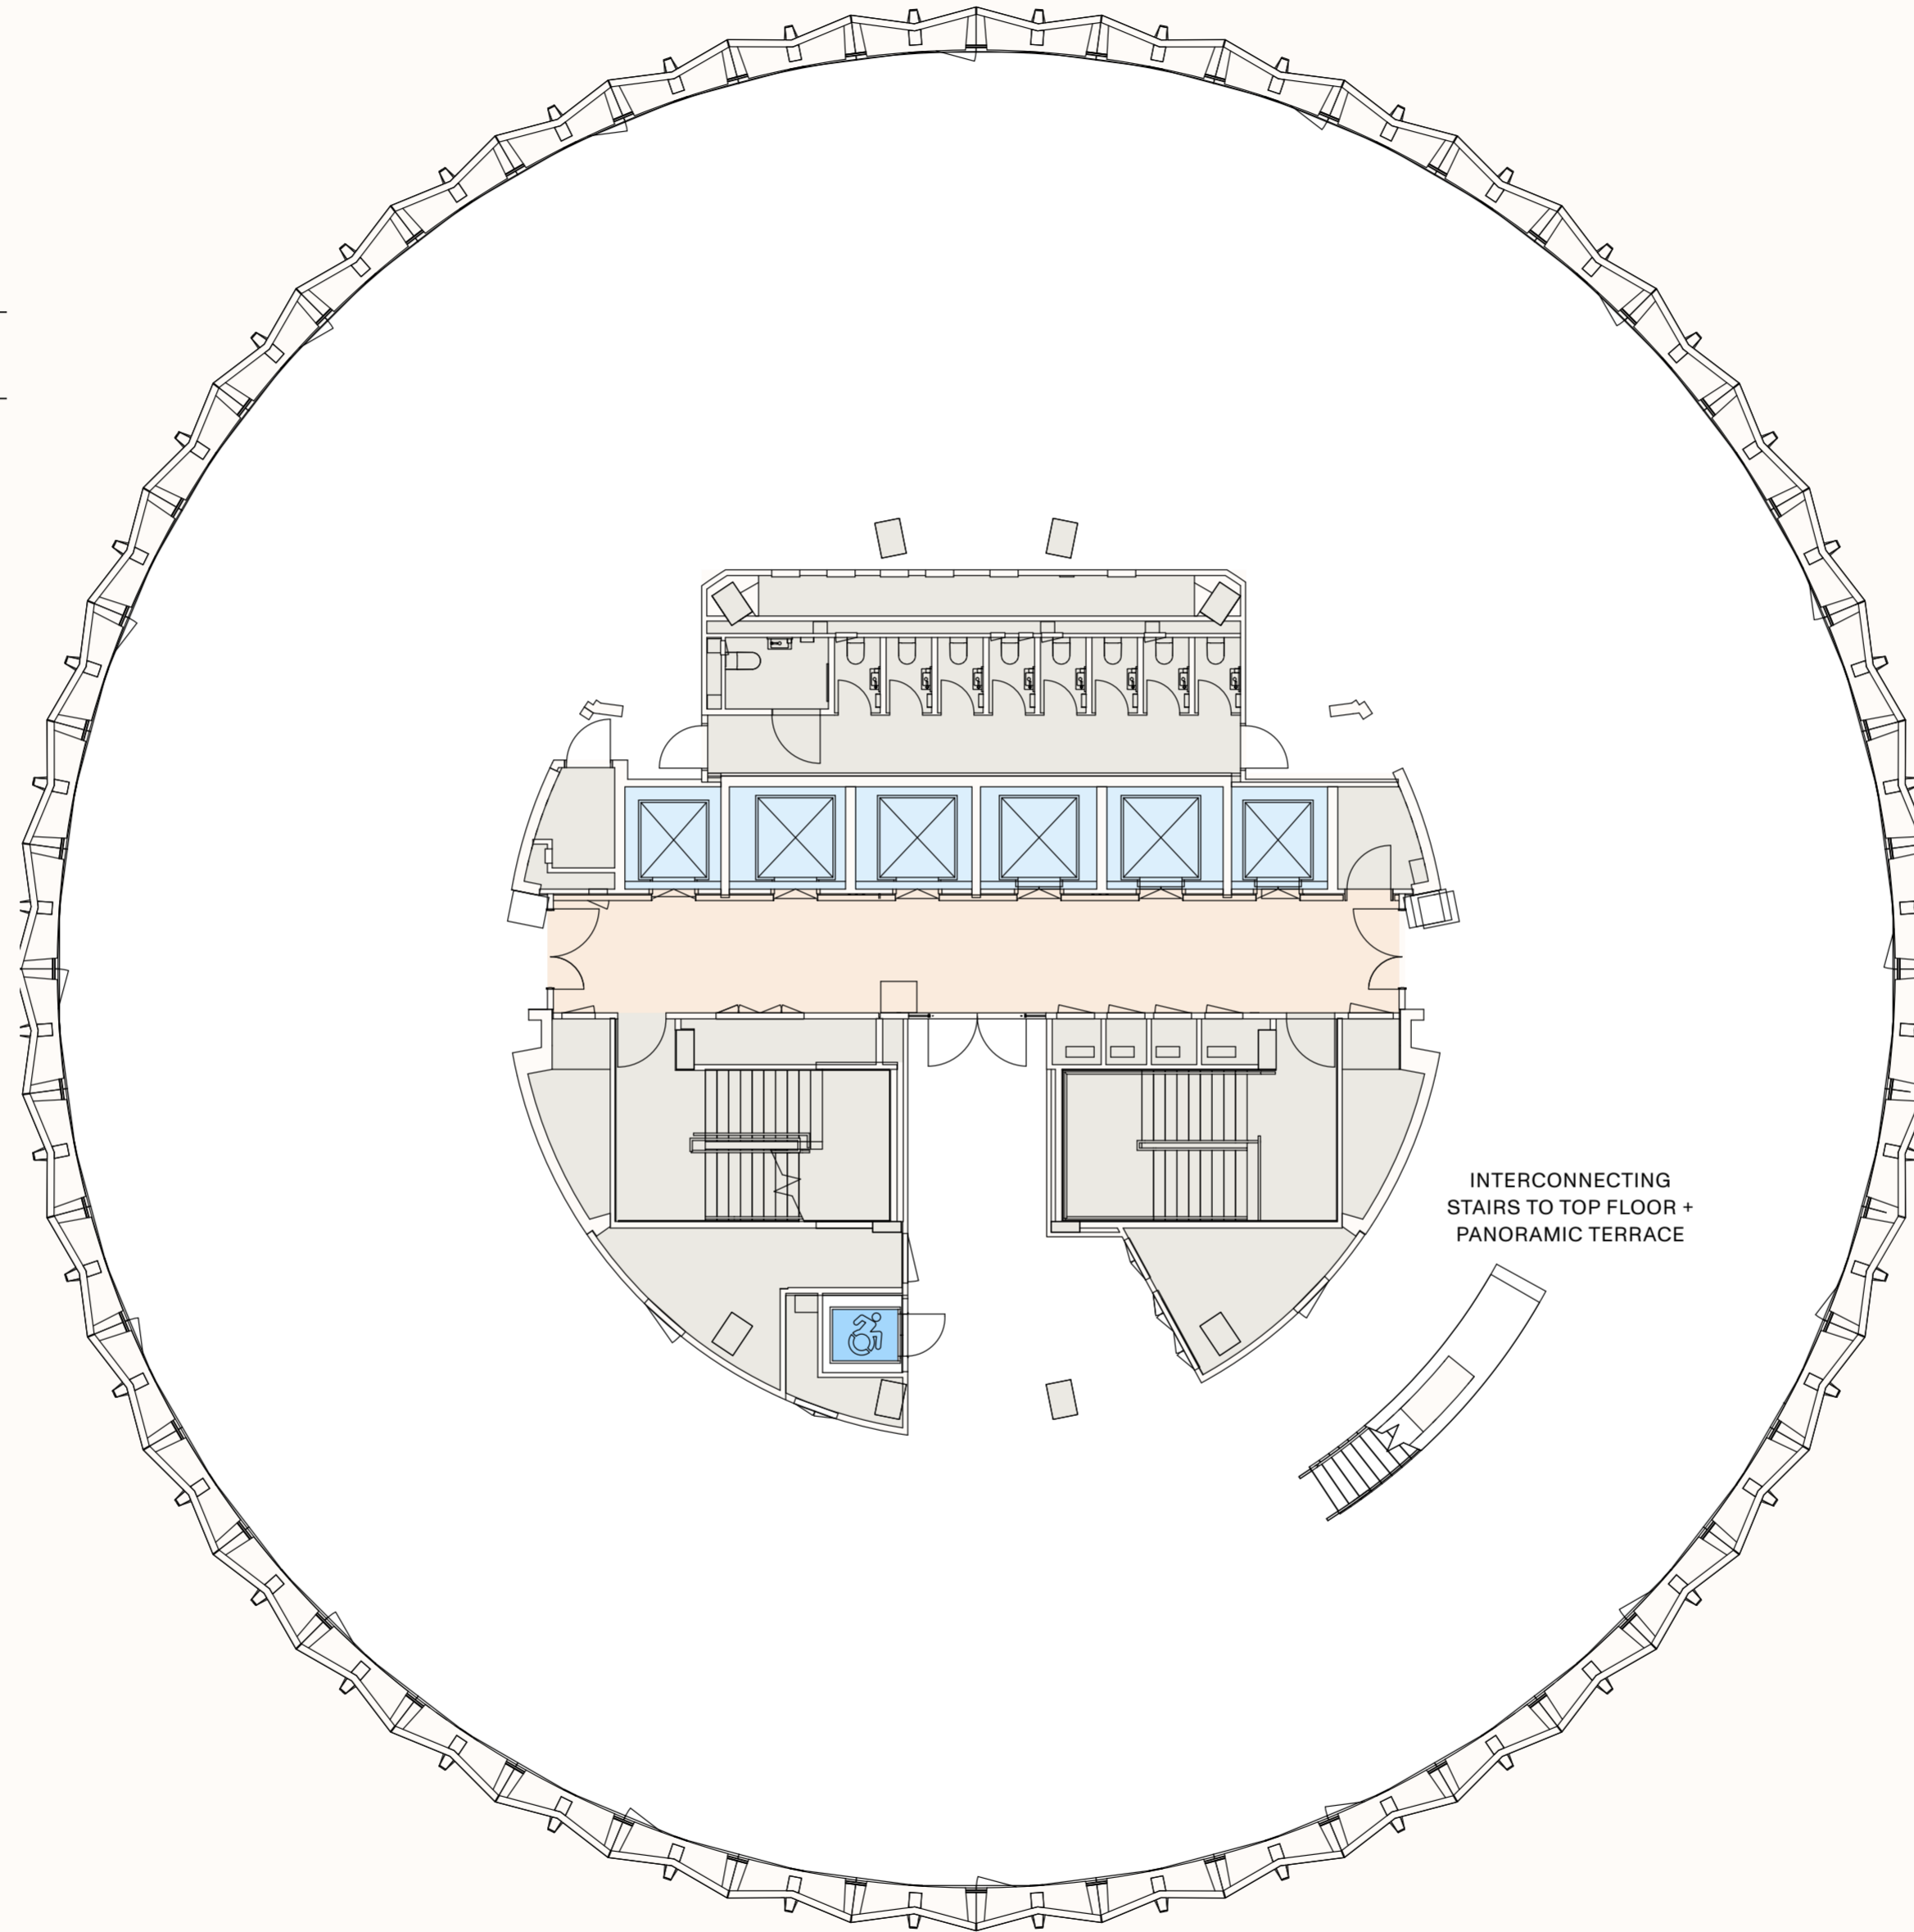

### CLUBHOUSE TERRACE

2,290 sq ft    5,064 sq ft

- TERRACE
- TERRACE (AT LEVEL 03)
- CLUBHOUSE
- LIFTS
- WORKSPACE
- LIFT LOBBY
- CORE

↗ NORTH

# LEVEL 16

THE TOWER ●

WORKSPACE

10,370 sq ft

- LIFTS
- LIFT (ACCESSIBLE)
- WORKSPACE
- LIFT LOBBY
- CORE

↗ NORTH

# LEVEL 17

## THE TOWER ●